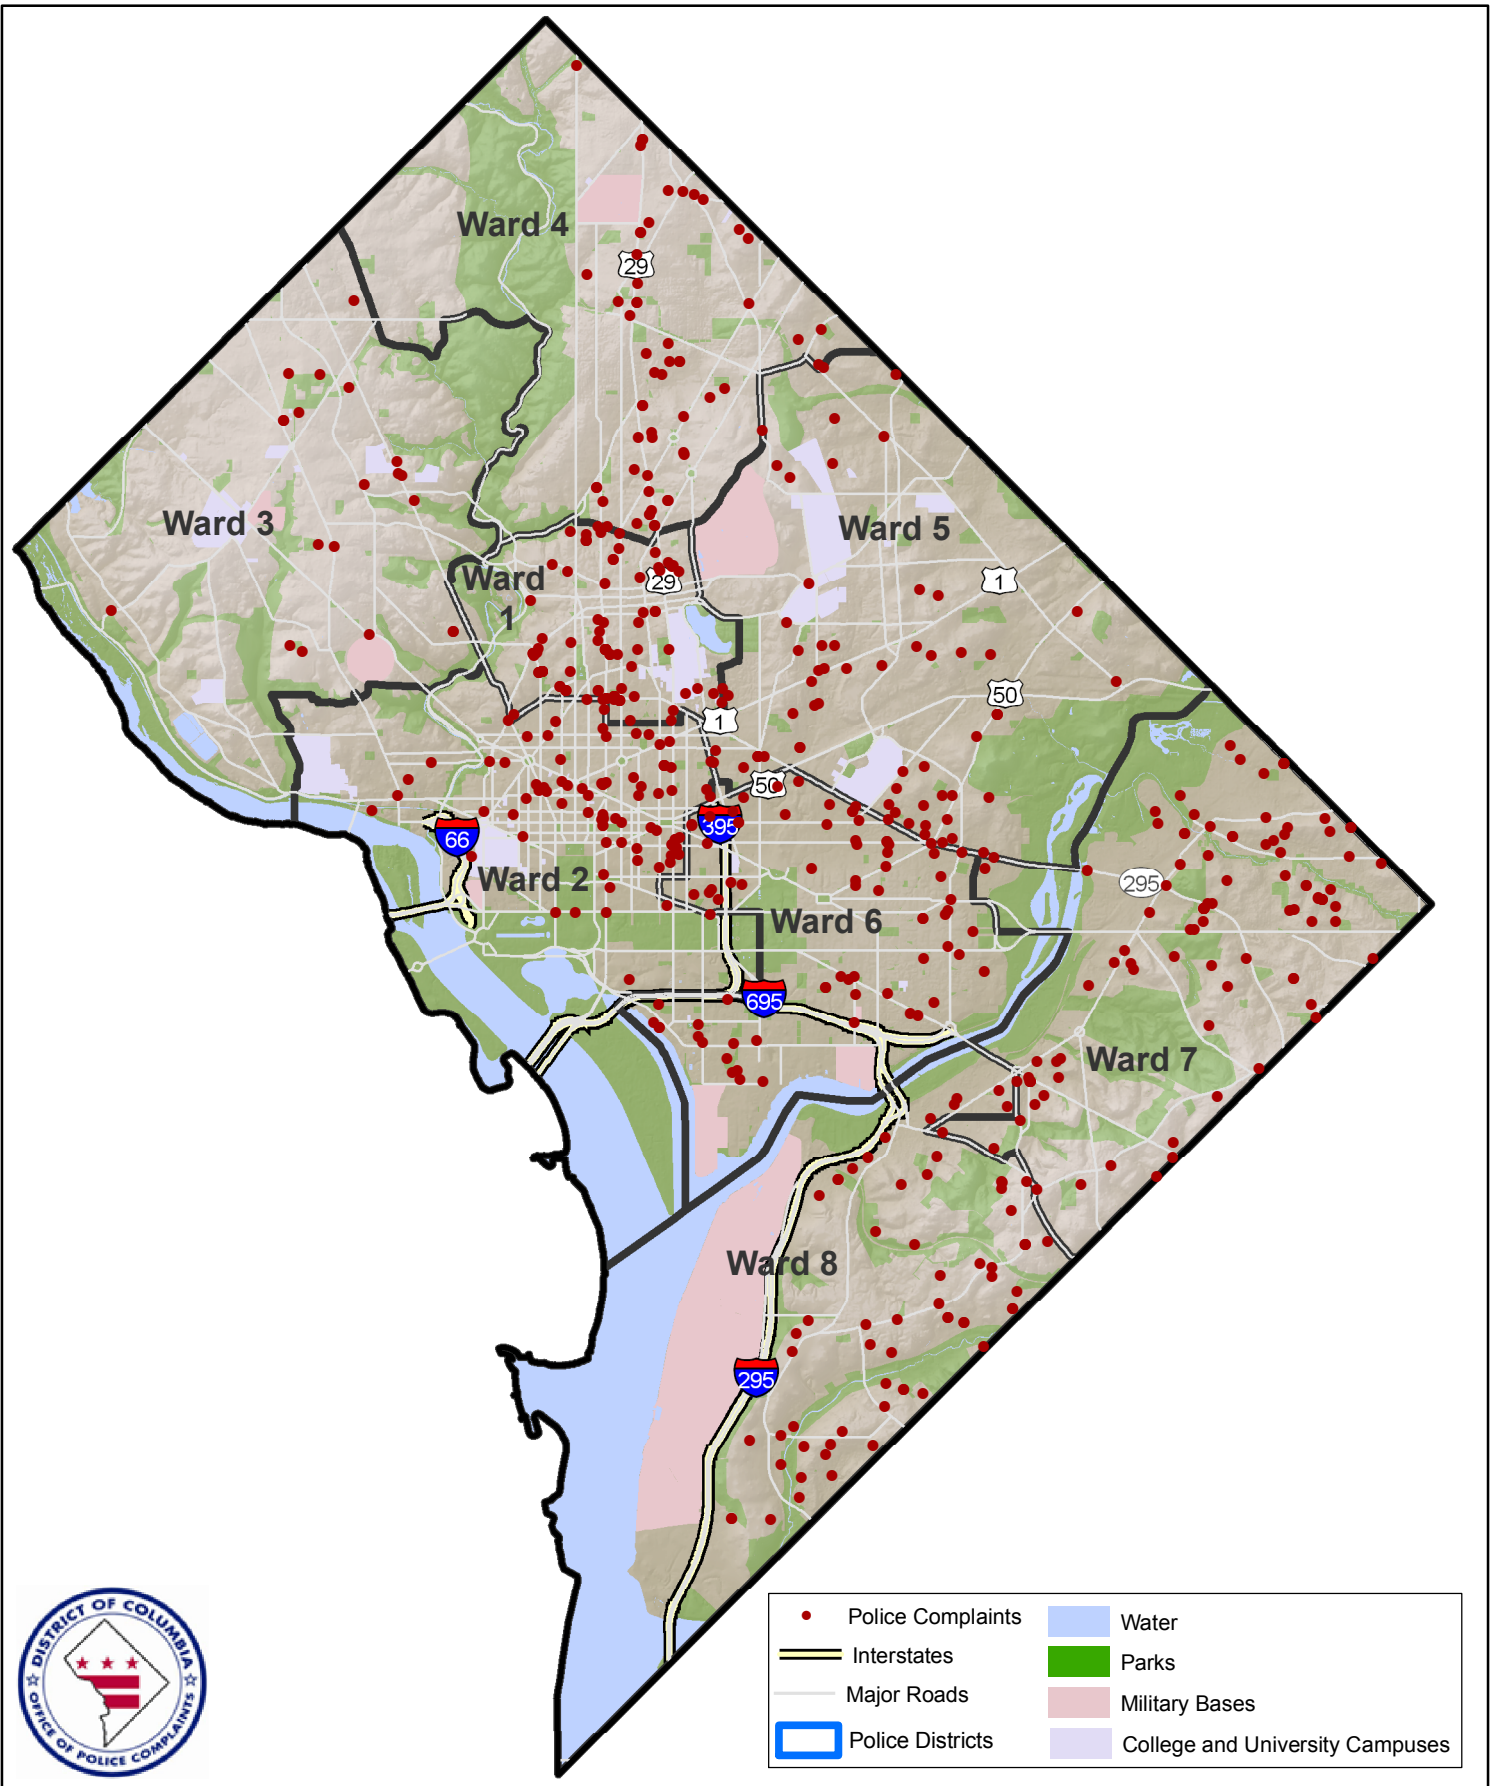

Appendix C: Ward Map

0 0.5 1 Miles

Source:
Office of Police Complaints (OPC)
Office of the Chief Technology Officer (OCTO)
Prepared by: DC GIS

Date: December 1, 2010

Information on this map is for illustration only. The user acknowledges and agrees that the use of this information is at the sole risk of the user. No endorsement, liability, or responsibility for information or opinions expressed are assumed or accepted by any agency of the District of Columbia Government.