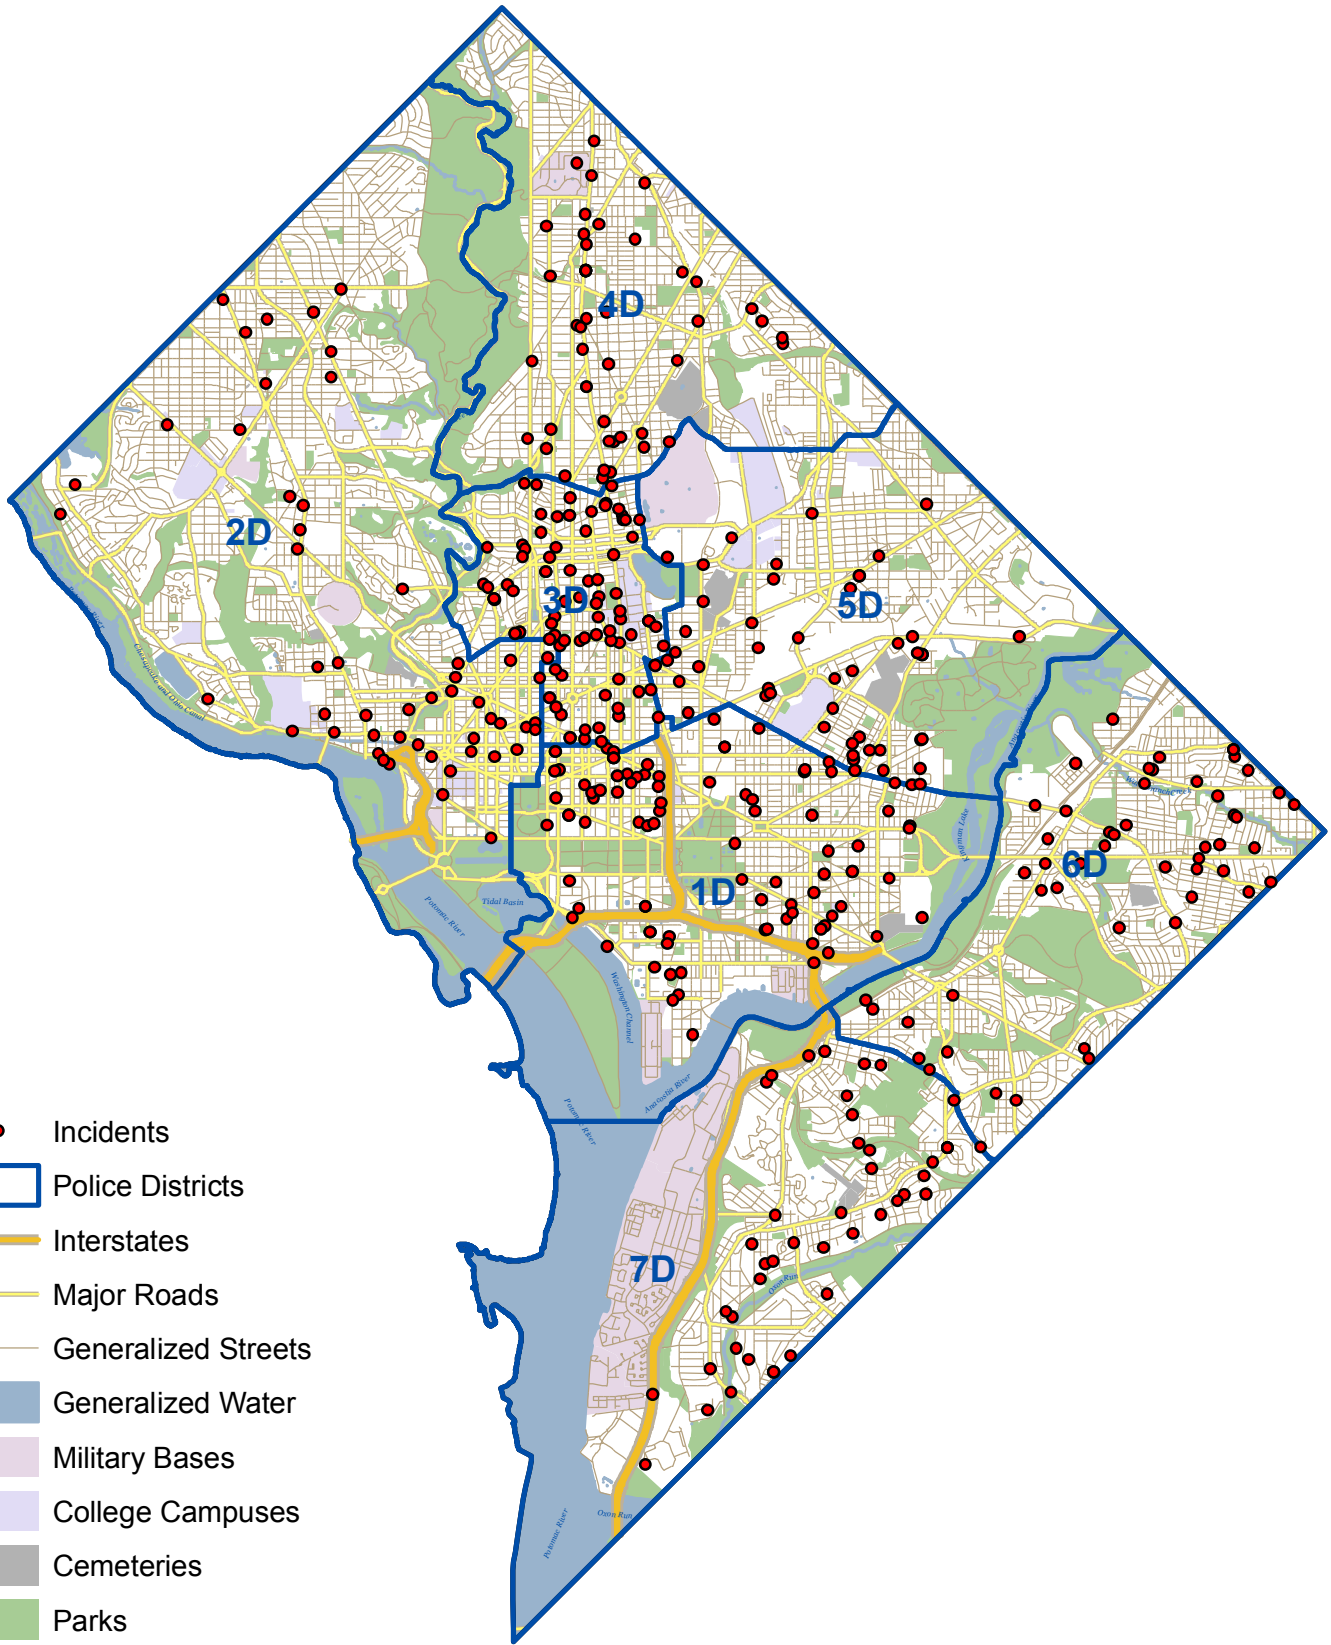

Appendix B: District of Columbia Police Districts

- Incidents
- Police Districts
- Interstates
- Major Roads
- Generalized Streets
- Generalized Water
- Military Bases
- College Campuses
- Cemeteries
- Parks

1 centimeter equals 1,050 meters

Scale: 1:105,000

Source:
Office of the Chief Technology Officer (OCTO),
Office of Police Complaints (OPC)

Prepared by: DC GIS

Date: November 15, 2007

Coordinate System:
NAD 1983 StatePlane Maryland FIPS 1900

Information on this map is for illustration only. The user acknowledges and agrees that the use of this information is at the sole risk of the user. No endorsement, liability, or responsibility for information or opinions expressed are assumed or accepted by any agency of the DC Government.