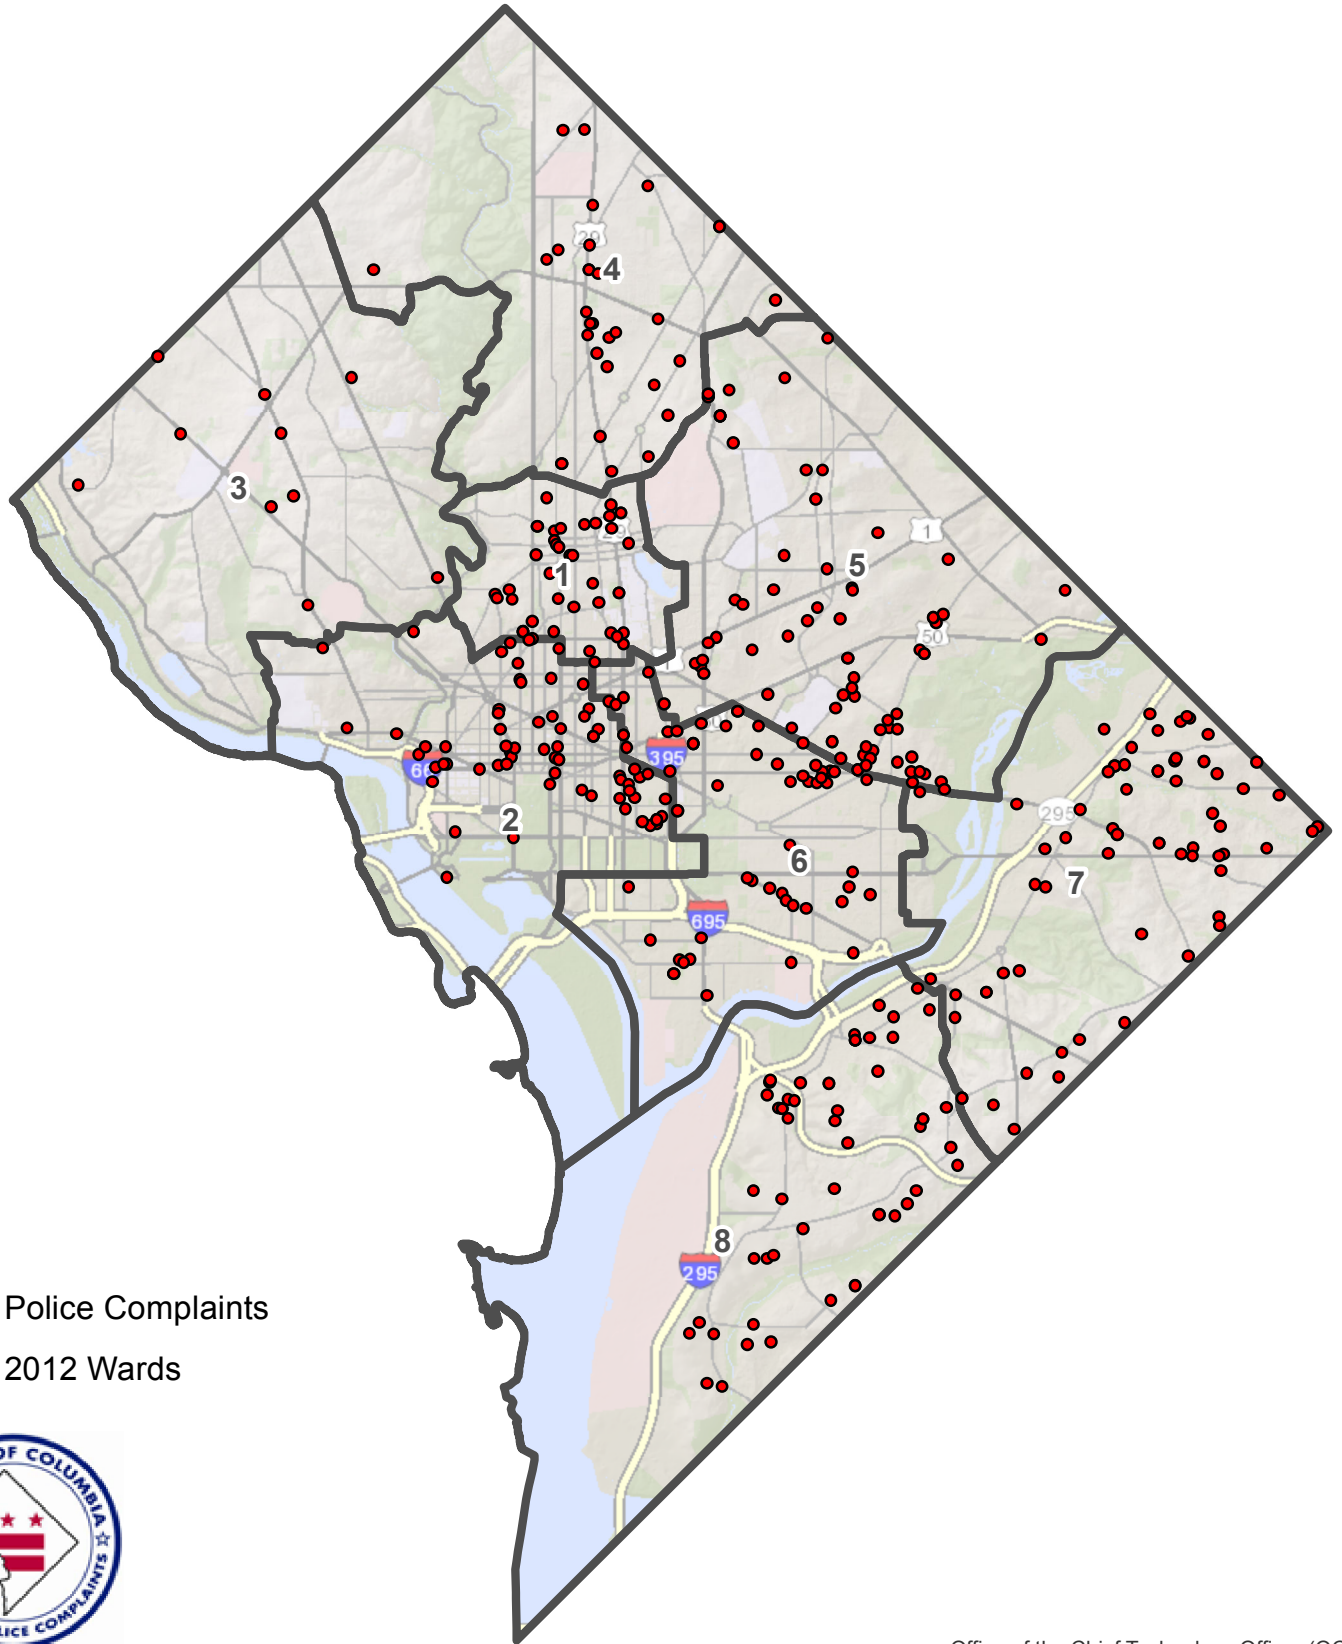

Appendix C: Ward Map

● Police Complaints

□ 2012 Wards

Office of the Chief Technology Officer (OCTO)

1 inch = 2 miles

Scale: 1:105,000

Source:
Office of Police Complaints (DCPC)

Prepared by: <http://dcgis.dc.gov>

February 2014

Information on this map is for illustration only. The user acknowledges and agrees that the use of this information is at the sole risk of the user. No endorsement, liability, or responsibility for information or opinions expressed are assumed or accepted by any agency of the DC Government.