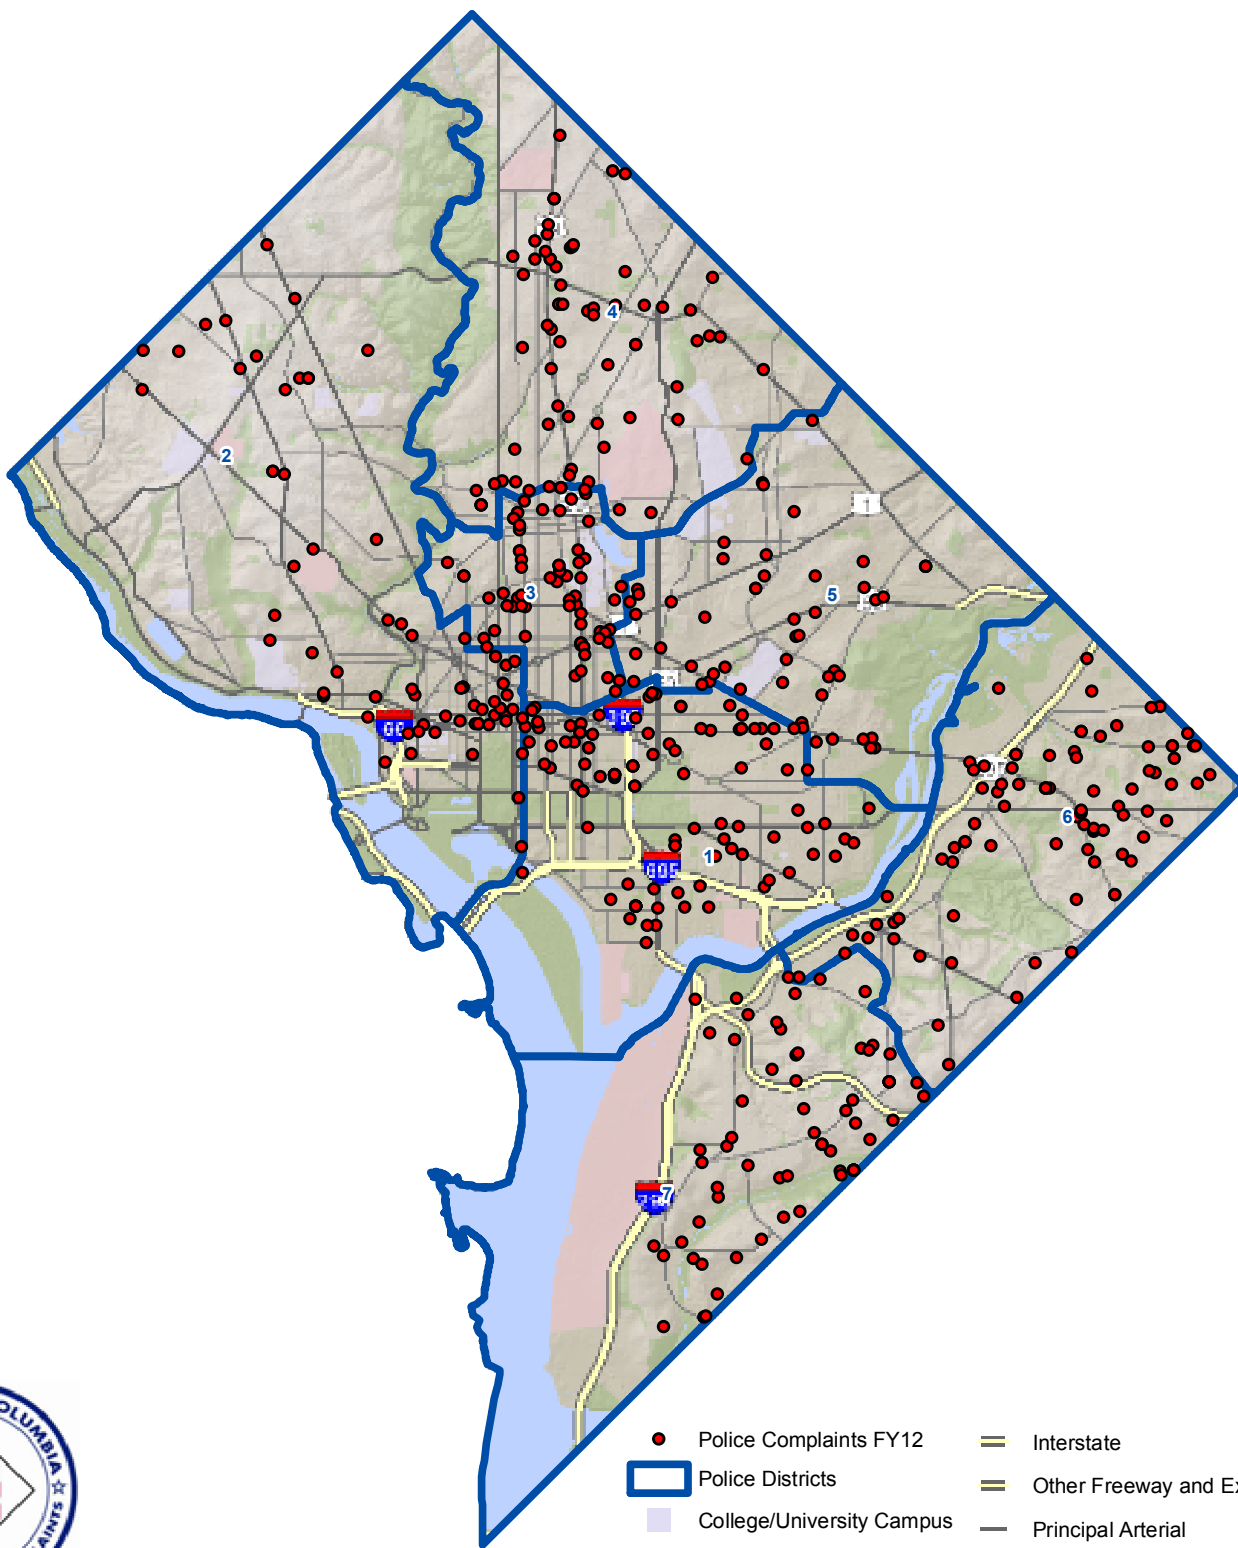

Appendix B: Police Districts Map

- Police Complaints FY12
- Police Districts
- College/University Campus
- Military Base
- Interstate
- Other Freeway and Expressway
- Principal Arterial
- Minor Arterial

1 inch = 2 miles

Scale: 1:112,000

Source:
Office of Police Complaints (OPC)
Office of the Chief Technology Officer (OCTO)

Prepared by: <http://dcgis.dc.gov>

Date: February 2013

Information on this map is for illustration only. The user acknowledges and agrees that the use of this information is at the sole risk of the user. No endorsement, liability, or responsibility for information or opinions expressed are assumed or accepted by any agency of the DC Government.